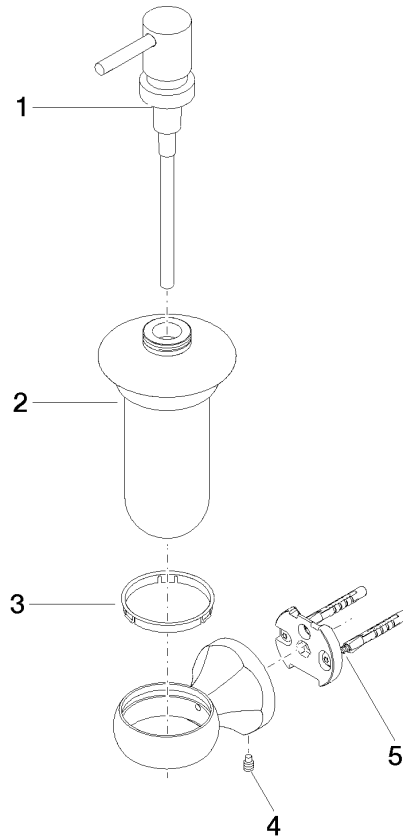

83 435 361

- bottle made of opal glass
- width 85mm
- height 200 mm
- 250 ml bottle
- 121mm projection

	Chrome	83 435 361-00
	Brushed Platinum	83 435 361-06
	Platinum	83 435 361-08
	Durabass (23kt Gold)	83 435 361-09
	Brushed Durabass (23kt Gold)	83 435 361-28
	Brushed Dark Platinum	83 435 361-99

83 435 361

mm [inches]

83 435 361

Parts for other finishes can be found here: Brushed Platinum

Spare parts list

No.	Item Number	Name	Quantity used	Delivery time
1	90 10 10 535 01-00	dispenser	1	10
2	90 90 04 001 00 83	glass	1	2
3	08 28 10 500 91	ring	1	2
4	04 31 11 140 00 90	pin	1	2
5	05 17 97 507 00 90	fixing set	1	2