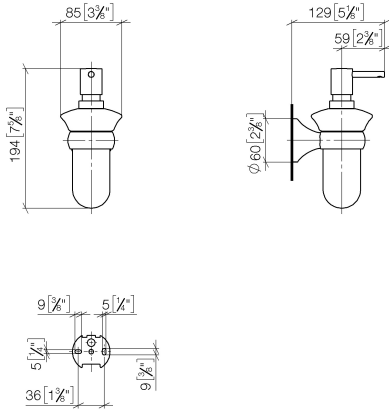

83 435 361

- bottle made of opal glass
- width 85mm
- height 200 mm
- 250 ml bottle
- 121mm projection

	Chrome	83 435 361-00
	Brushed Platinum	83 435 361-06
	Platinum	83 435 361-08
	Durabass (23kt Gold)	83 435 361-09
	Brushed Durabass (23kt Gold)	83 435 361-28
	Brushed Dark Platinum	83 435 361-99

83 435 361

mm [inches]

83 435 361

Parts for other finishes can be found here: Brushed Platinum

Spare parts list

No.	Item Number	Name	Quantity used	Delivery time
1	90 10 10 535 01-00	dispenser	1	10
2	90 90 04 001 00 83	glass	1	2
3	08 28 10 500 91	ring	1	2
4	04 31 11 140 00 90	pin	1	2
5	05 17 97 507 00 90	fixing set	1	2